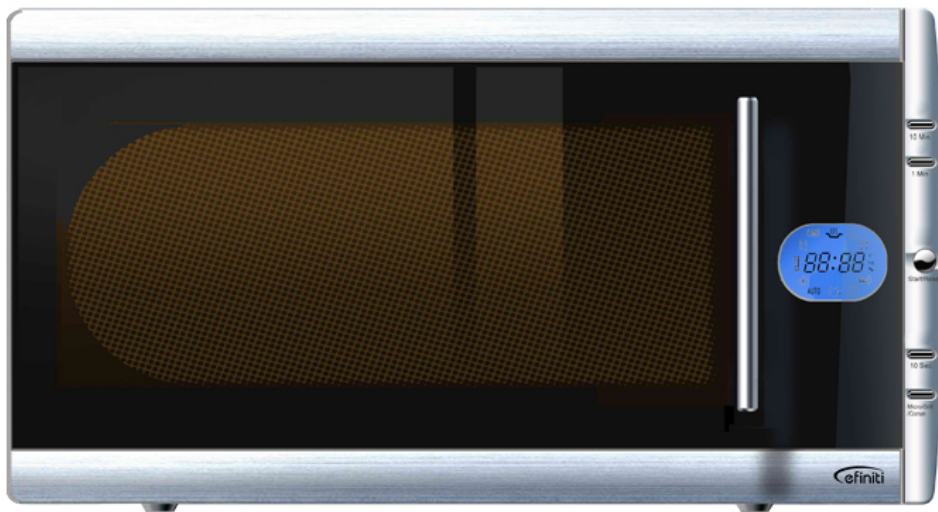

MICROWAVE OVEN

KMO-G309 SS

- Microwave/Grilling Functions
- 30 Litres Capacity
- Touch Button Control Panel
- LED Display
- 60 Minutes Digital Timer
- 6 Auto Menu, 24Hours Clock
- 2 Grill Power Settings
- 2 Combination Power Settings
- Defrost Setting Feature
- Child Safety Lock Feature
- Stainless Steel Housing
- Rating Voltage: 220-240V~
- Rating Frequency: 50Hz
- Rated Input: 1450W
- Rated Output: 900W
- Grill Heater: 1200W
- Microwave Frequency: 2450MHz
- Dimension: 531(W) x 430(D) x 300(H)mm